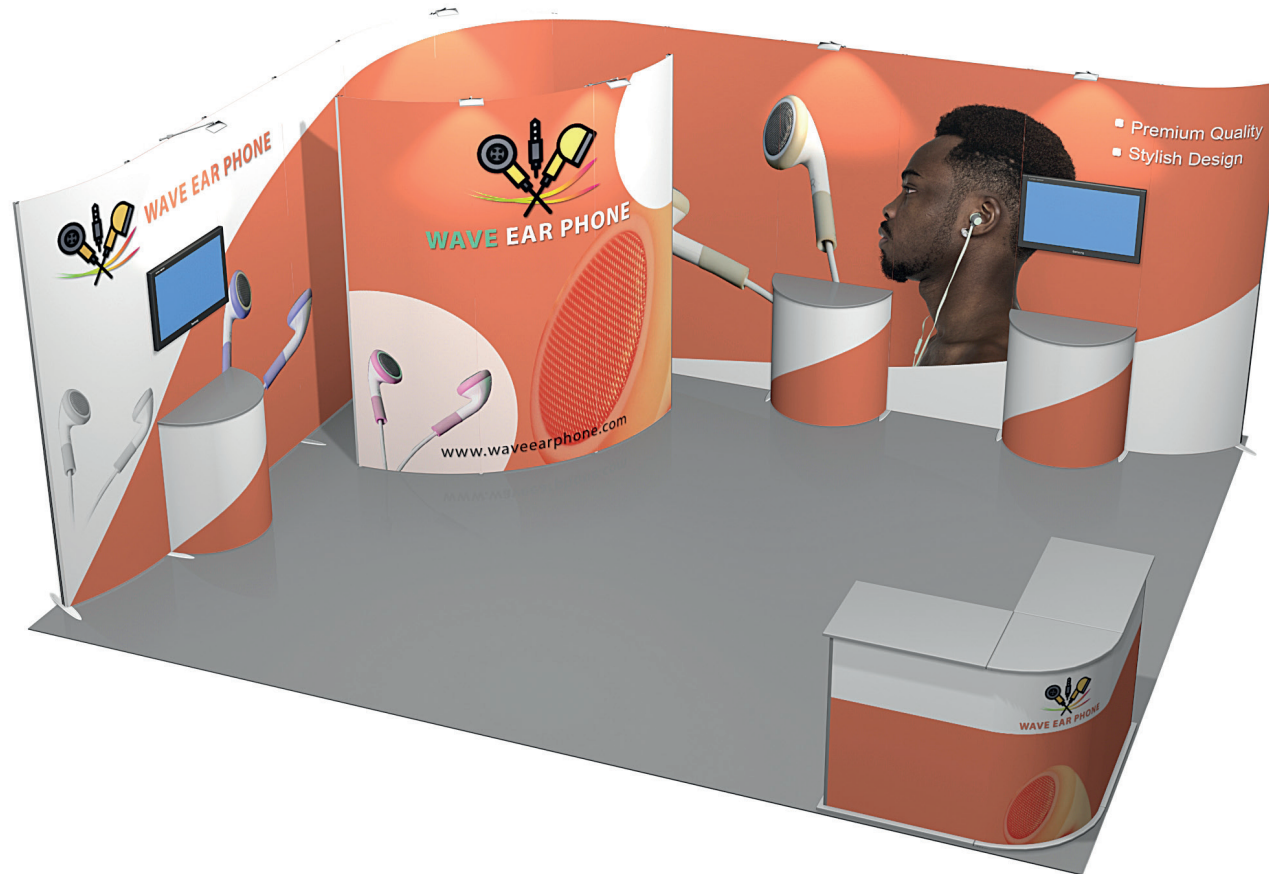

Specification, Midi height

2	Wave starter module	IS-W-82-S
10	Wave extension module	IS-W-82-E
3	Semi circular table module	IS-9415-2
2	Media screen holder 75/100	IS-80-TM02

1	ISObar starter Straight	IS-9470
1	ISObar Extension Curved 90°	IS-9479
1	ISObar End Straight	IS-9472