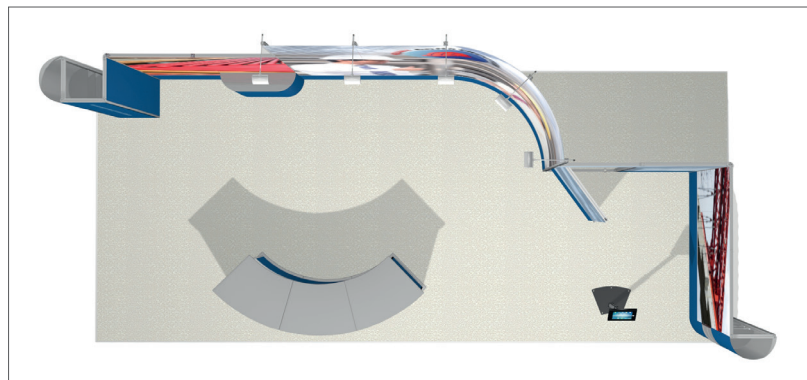

Specification, Midi height + center section 302 cm

2	Wave end showcase	IS-9411-1
4	Compact module Straight, 800	IS-9451-1
2	Compact module 45° inside	IS-9451-1
1	Showcase, double height	IS-9411-1
1	Keyboard table module	IS-9413-1
1	Door section	IS-9458
1	Graphic wing, 400	IS-9407-1
2	90° corner post, base	IS-0750-IB90
2	90° corner post, center	IS-0750-IE90
2	90° corner post, top	IS-0755-IT90
2	Straight beam, 400	IS-400-BS
2	Straight beam, 800	IS-800-BS
2	45° curved beam	IS-8045-I
4	Extension post	IS-0750-EP
1	Base corner post	IS-0750-EBM
2	Extension corner post	IS-0750-EEM
1	Top corner post	IS-0755-ETM
5	Corner trim	IS-0750-CT
1	Corner trim	IS-0770-CT
2	Floating shelf, 400	IS-9616
4	Shelves for showcase	IS-SW-05
8	Brackets for shelves	IS-SW-10
1	ISObar starter curved	IS-9473
1	ISObar Extension curved	IS-9474
1	ISObar End Curved	IS-9475
1	iPad holder	10514