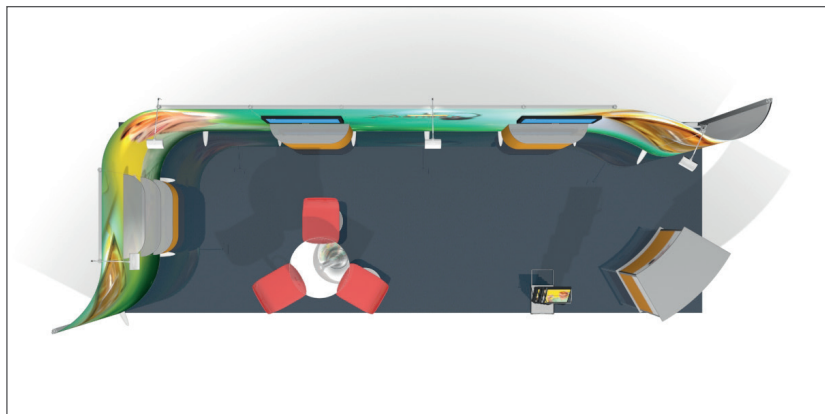

Specification, Midi height

1	Wave starter module	IS-W-82-S
3	Wave extension module	IS-W-82-E
3	Compact, extensions, straight	IS-9451
1	Merchandise keyboard table	IS-9413
2	Keyboard tables	IS-9413
2	Shelves	IS-9454
2	Media screen holders	IS-80-TM02
1	ISObar single, curved	IS-9477
1	SwingUp	83020