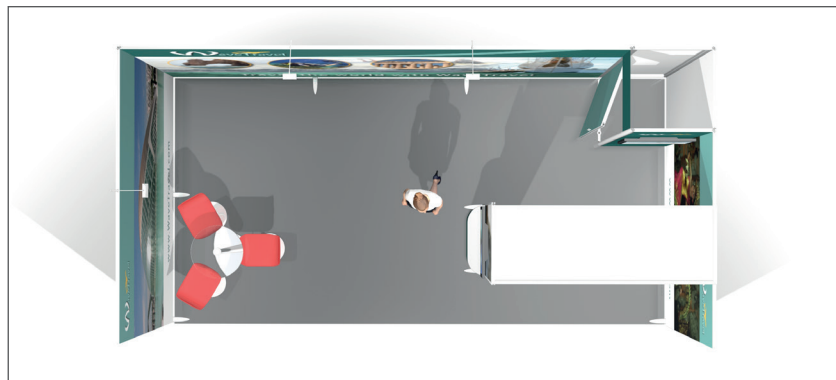

Specification, Midi height

1	Fabric frame 227x296,3	IS-9215-B	1	Ceiling frame 80x250	IS-9434
1	Fabric frame 227x588,9	Special	1	Small media screen holder	IS-9041
1	Fabric door 227	IS-9460	1	Small media screen holder	IS-80-TM02
1	Fabric frame 227x100	Special	1	Vertical support post	IS-9241
1	Fabric frame 227x216,3	Special			
4	90° Corner profile kit	IS-9377			
1	Keyboard table module	IS-9413-1-DSS