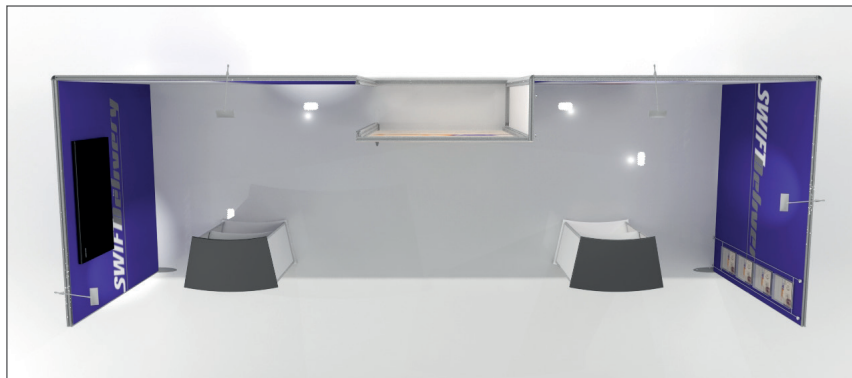

Specification, Midi height

2	Fabric frame 227x196,3	IS-9211-B	4	Single foot	IS-9061
2	Fabric frame 227x200	IS-9211	1	Double foot maxi	IS-9063
4	Extention profile 47	IS-9080	1	Media screen holder 75/100	IS-9041
1	Fabric frame 227x100	IS-9207	1	Wire system kit	IS-9316
1	Fabric frame 227x60	IS-9201	4	Acrylic literature holder	IS-9318
4	90° Corner profile kit	IS-9377	2	ISObar single unit curved	IS-9477