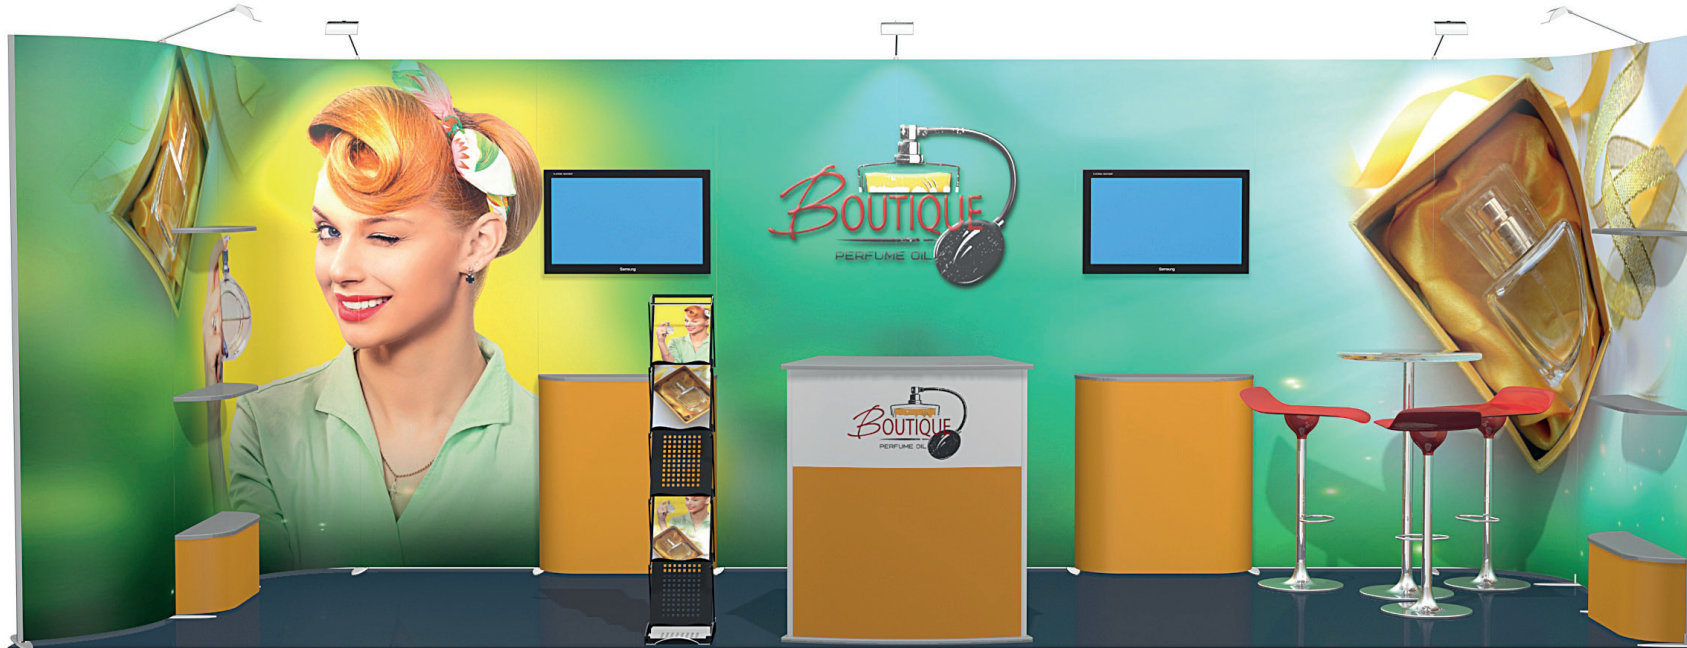

Specification, Midi height

1	Wave starter module	IS-W-82-S
7	Wave extension module	IS-W-82-E
5	Graphic stiffener	IS-800-GS
2	Merch keyboard table module	IS-9413-3
2	Keyboard table module	IS-9413-1
4	Floating shelf	IS-9454
2	Media screen holder 75/100	IS-80-TM02
1	ISObar single unit curved	IS-9477
1	SwingUp	83020