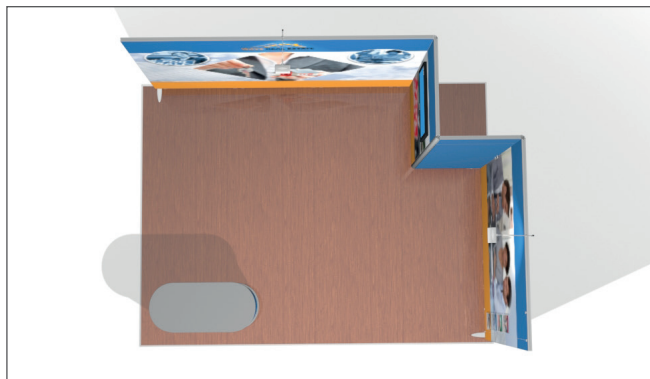

Specification, Midi height

1	Fabric frame 227x296,3	IS-9215-B	3	Single foot	IS-9061
1	Fabric frame 227x92,6	IS-9207-C	1	Media screen holder 75/100	IS-9041
1	Fabric door 227	IS-9460	1	Wire system kit	IS-9316
1	Fabric frame 227x196,3	IS-9211-B	4	Acrylic literature holder	IS-9318
2	90 Corner profile kit	IS-9377	1	Rectangular counter	IS-9495