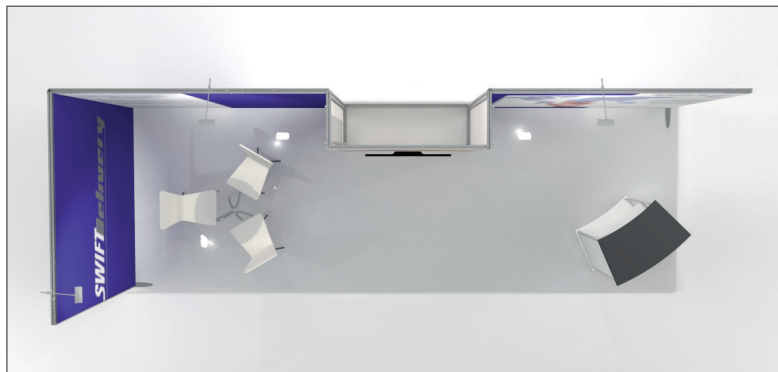

Specification, Midi height

1	Fabric frame 227x196,3	IS-9211-B	4	Single foot	IS-9061
2	Fabric frame 227x200	IS-9211	1	Media screen holder 75/100	IS-9041
4	Extention profile 47	IS-9080	2	Wire system kit	IS-9316
1	Fabric frame 227x92,6	IS-9207-C	8	Acrylic literature holder	IS-9318
2	Fabric frame 227x60	IS-9201	1	ISObar single unit curved	IS-9477
5	90° Corner profile kit	IS-9377