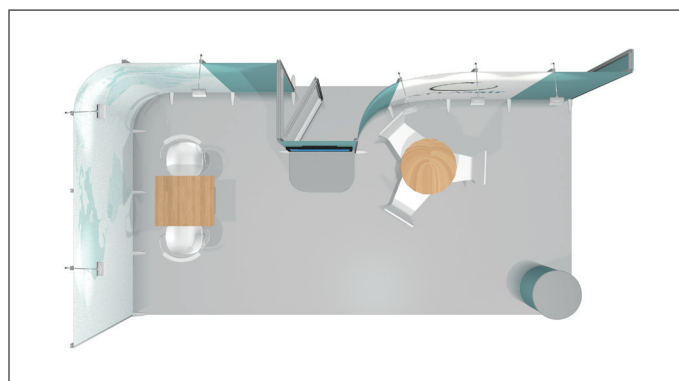

Specification, Midi height

1	Door module Straight B Special	IS-9456-1
7	Compact module Straight	IS-9451-1
3	Wave extension module	IS-W-82-E
1	Square table module Special	IS-9414-1
1	Graphic wing straight 20	IS-9408-1
1	Media screen holder 75/100	IS-80-TM02
1	Circular counters	IS-9496