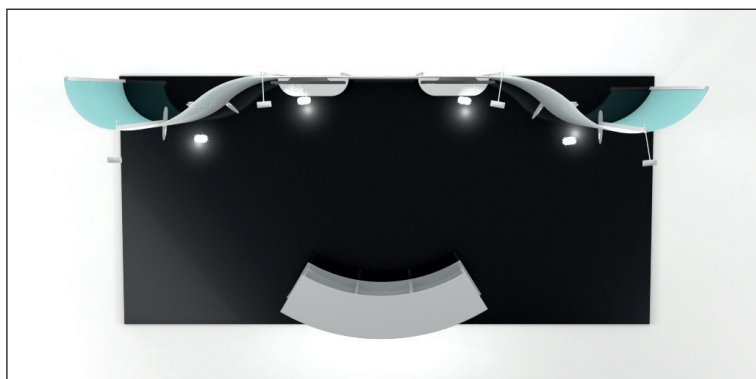

Specification, Midi height

1	Wave starter module	IS-W-82-S
6	Wave extension module	IS-W-82-E
2	Keyboard table module	IS-9413-1
2	Media screen holder 75/100	IS-80-TM02
1	ISObar starter curved	IS-9473
1	ISObar Extension curved	IS-9474
1	ISObar End Curved	IS-9475