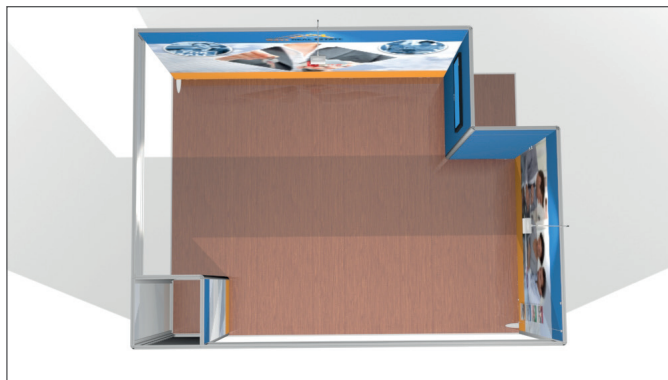

Specification, Midi height

1	Fabric frame 227x296,3	IS-9215-B
1	Fabric frame 227x92,6	IS-9207-C
1	Fabric door 227	IS-9460
1	Fabric frame 227x196,3	IS-9211-B
4	Fabric frame 227x60	IS-9201
5	90° Corner profile kit	IS-9377
2	90° Corner profile kit 192	Special

1	Front header 3363 mm	Special
1	Front header 2363 mm	Special
2	Single foot	IS-9061
1	Media screen holder 75/100	IS-9041
1	Wire system kit	IS-9316
4	Acrylic literature holder	IS-9318