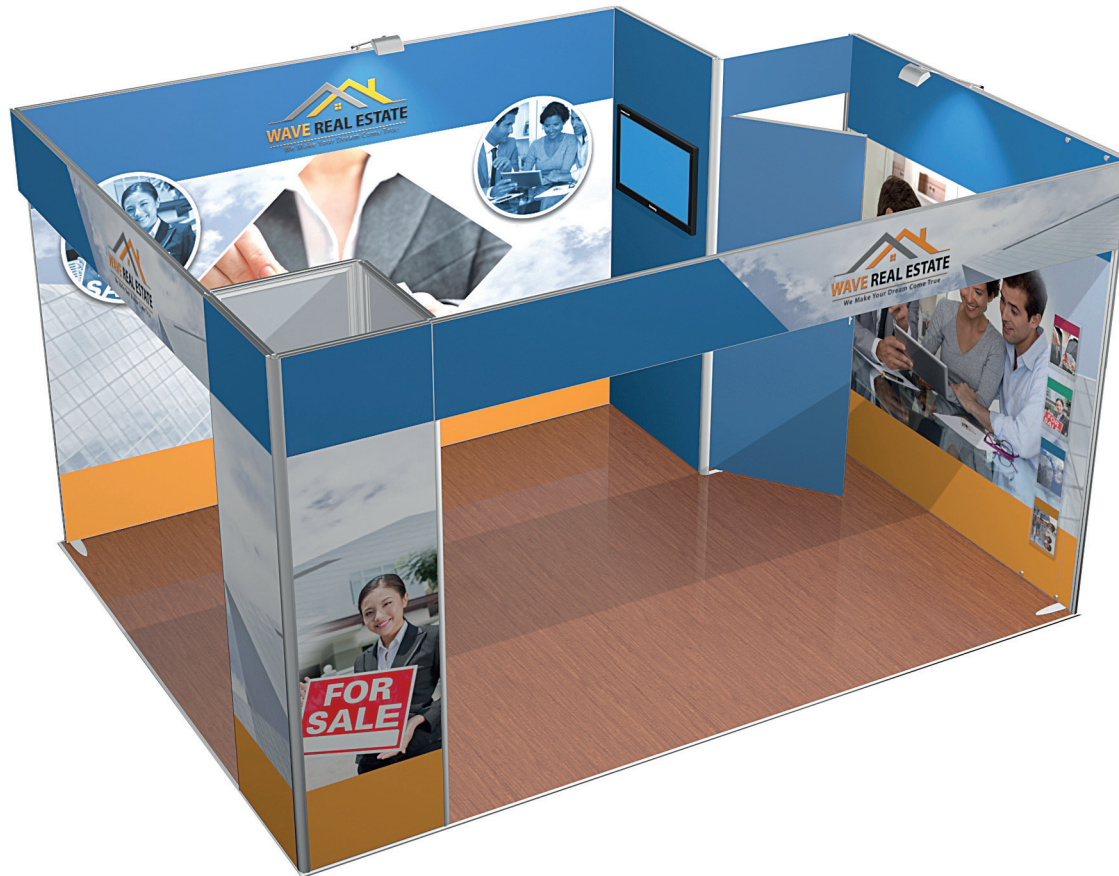

Specification, Midi height

1	Fabric frame 227x296,3	IS-9215-B
1	Fabric frame 227x92,6	IS-9207-C
1	Fabric door 227	IS-9460
1	Fabric frame 227x196,3	IS-9211-B
4	Fabric frame 227x60	IS-9201
5	90° Corner profile kit	IS-9377
2	90° Corner profile kit 192	Special

1	Front header 3363 mm	Special
1	Front header 2363 mm	Special
2	Single foot	IS-9061
1	Media screen holder 75/100	IS-9041
1	Wire system kit	IS-9316
4	Acrylic literature holder	IS-9318