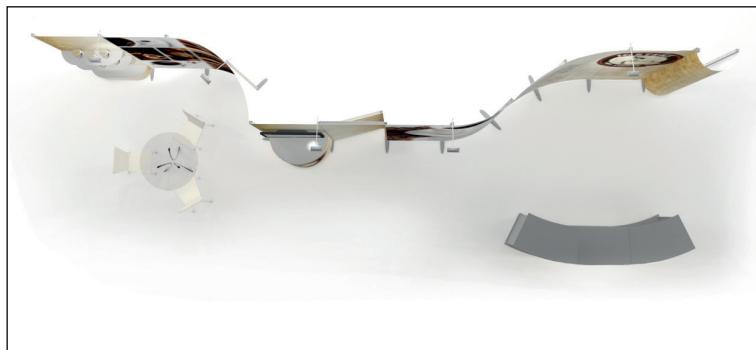

Specification, Midi height

1	Door straight A	IS-9417-1	2	Floating shelf	IS-9454
1	Semi-circular table module special	IS-9415-1	9	Wave extension module	IS-W-82-E
2	Corner trim 750 mm	IS-0750-CT	1	ISObar starter curved	IS-9473
1	Corner trim 770 mm	IS-0770-CT	1	ISObar extension straight	IS-9471
1	Media screen holder 75/100	IS-80-TM02	1	ISObar End Curved	IS-9475
1	Merch keyboard table module	IS-9413-3