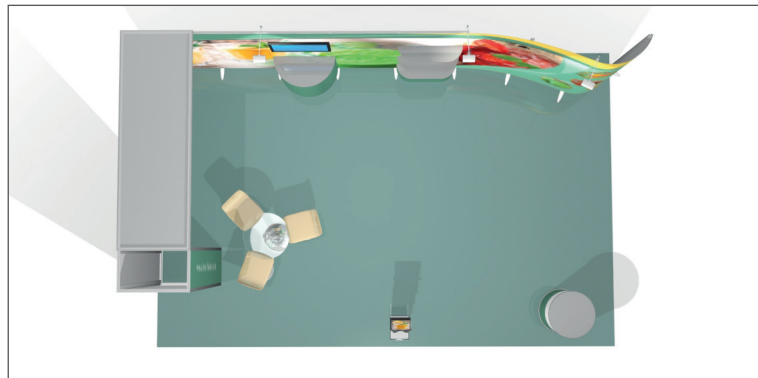

Specification, Midi height

3	Compact ext module straight	IS-9451-1
1	Semi-circular table module	IS-9415-1
1	Merch keyboard table module	IS-9413-3
2	Floating shelf	IS-9454
1	Media screen holder 75/100	IS-80-TM02
1	Wave starter module	IS-W-82-S
2	Wave extension module	IS-W-82-E

1	80x250 Ceiling module	IS-9434-Special
2	Fabric frame kit 60x227	IS-9201
2	Fabric frame kit 80x227	IS-9204
4	90° Corner profile kit	IS-9377
1	Circular counter	IS-9496
1	SwingUp	83020