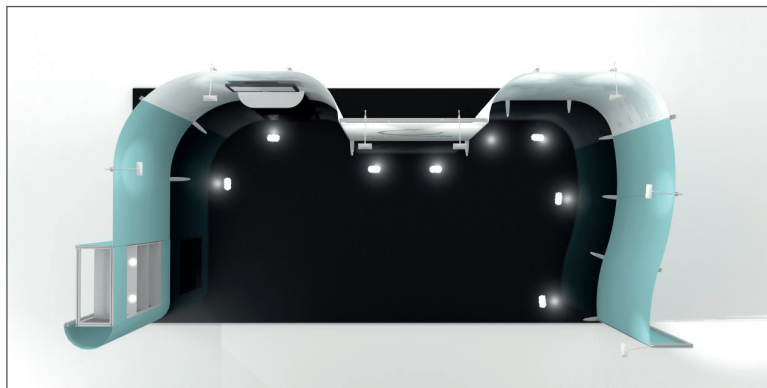

Specification, Midi height

1	Fabric frame Kit 200x227	IS-9211	1	SC Double height module	IS-941X-1
2	90° Corner profile kit	IS-9377	1	Graphic wing 40 module	IS-9407-1
2	Double foot maxi	IS-9063	1	Wire system kit	IS-9312
2	Insertprofile	IS-9253	4	Acrylic literature holder	IS-9318
11	Wave extension module	IS-W-82-E	4	Corner trim 750 mm	IS-0750-CT
1	Keyboard table module	IS-9413-1	2	Corner trim 770 mm	IS-0770-CT
1	Media screen holder 75/100	IS-80-TM02