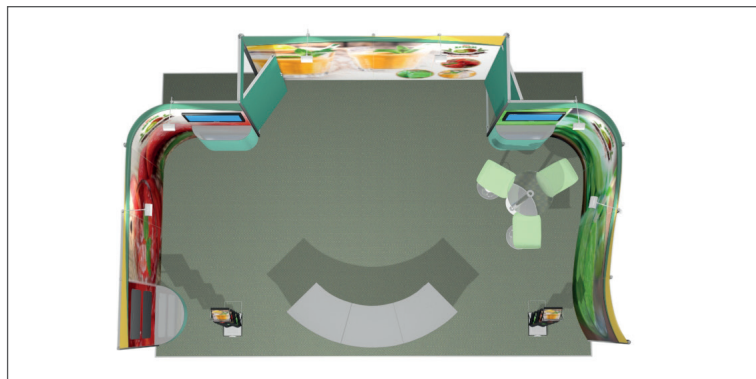

Specification, Midi height

2	Storage room 80x80	IS-9419-1	2	Straight beam 800	IS-800-BS
1	Compact ext module straight	IS-9451-1	7	Wave extension module	IS-W-82-E
2	Keyboard table module	IS-9413-1	1	ISObar starter curved	IS-9473
2	Media screen holder 75/100	IS-80-TM02	1	ISObar Extension curved	IS-9474
1	Merch semi-circular table module	IS-9415-3	1	ISObar End Curved	IS-9475
2	4-section alu. slatwall panels	IS-9364	2	SwingUp	83020
2	Corner trim 4 sections	IS-9367