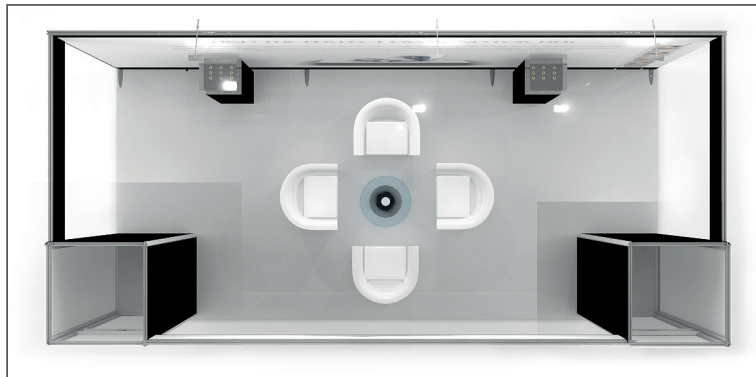

Specification, Midi height

1	Fabric frame 227x600	IS-9227
2	Front header 200x35	IS-9490
1	Front header 400x35	IS-9492
8	Fabric frame 227x92,6	IS-9207-C
8	90° Corner profile kit	IS-9377
1	Wire system kit	IS-9316
4	Acrylic literature holder	IS-9318
2	Media screen holder 75/100	IS-80-TM02
4	Single foot	IS-9061