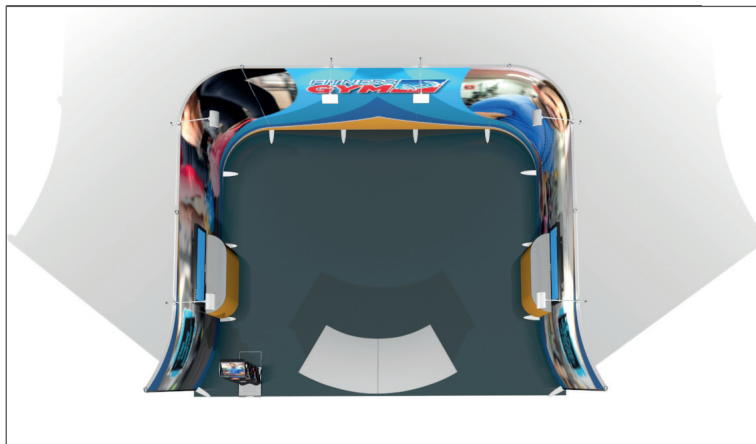

Specification, Midi height

1	Wave starter module	IS-W-82-S
8	Wave extension module	IS-W-82-E
2	Keyboard table module	IS-9413-1
2	Media screen holder 75/100	IS-80-TM02
1	ISObar starter curved	IS-9473
1	ISObar End Curved	IS-9475
1	SwingUp	83020