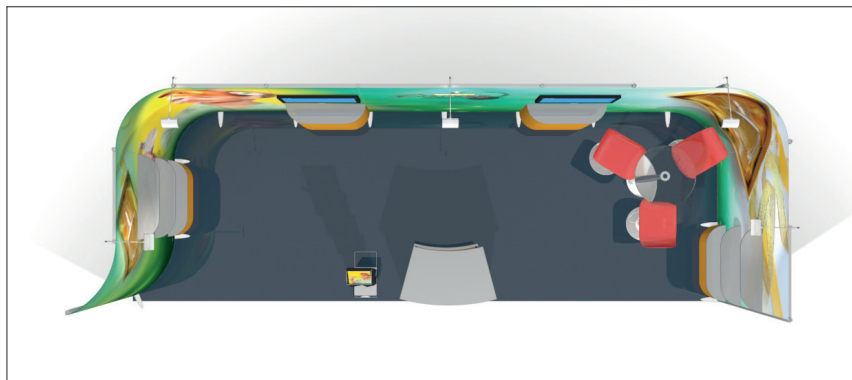

Specification, Midi height

1	Wave starter module	IS-W-82-S
7	Wave extension module	IS-W-82-E
5	Graphic stiffener	IS-800-GS
2	Merch keyboard table module	IS-9413-3
2	Keyboard table module	IS-9413-1
4	Floating shelf	IS-9454
2	Media screen holder 75/100	IS-80-TM02
1	ISObar single unit curved	IS-9477
1	SwingUp	83020