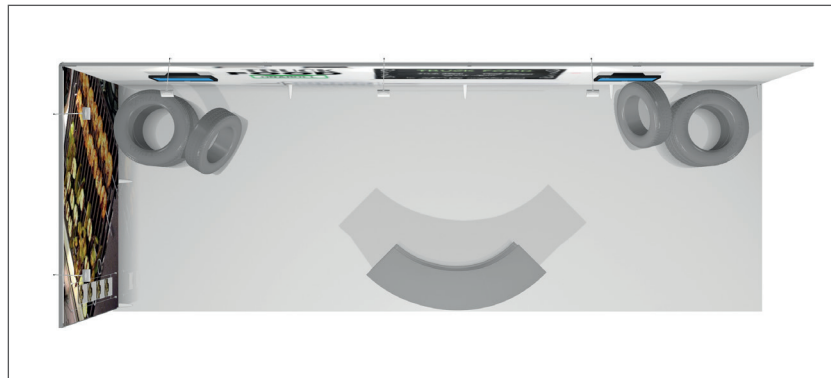

Specification, Midi height

1	Fabric frame 227x296,3	IS-9215-B	6	Single foot	IS-9061
1	90° Corner profile kit	IS-9377	1	Wire system kit	IS-9316
1	Fabric frame 227x400	IS-9219-A	4	Acrylic literature holder	IS-9318
1	Fabric frame 227x396,3	IS-9219-B	1	ISObar starter curved	IS-9473
3	Twist lock connector	IS-9339	1	ISObar End Curved	IS-9475
2	Media screen holder 75/100	IS-9041