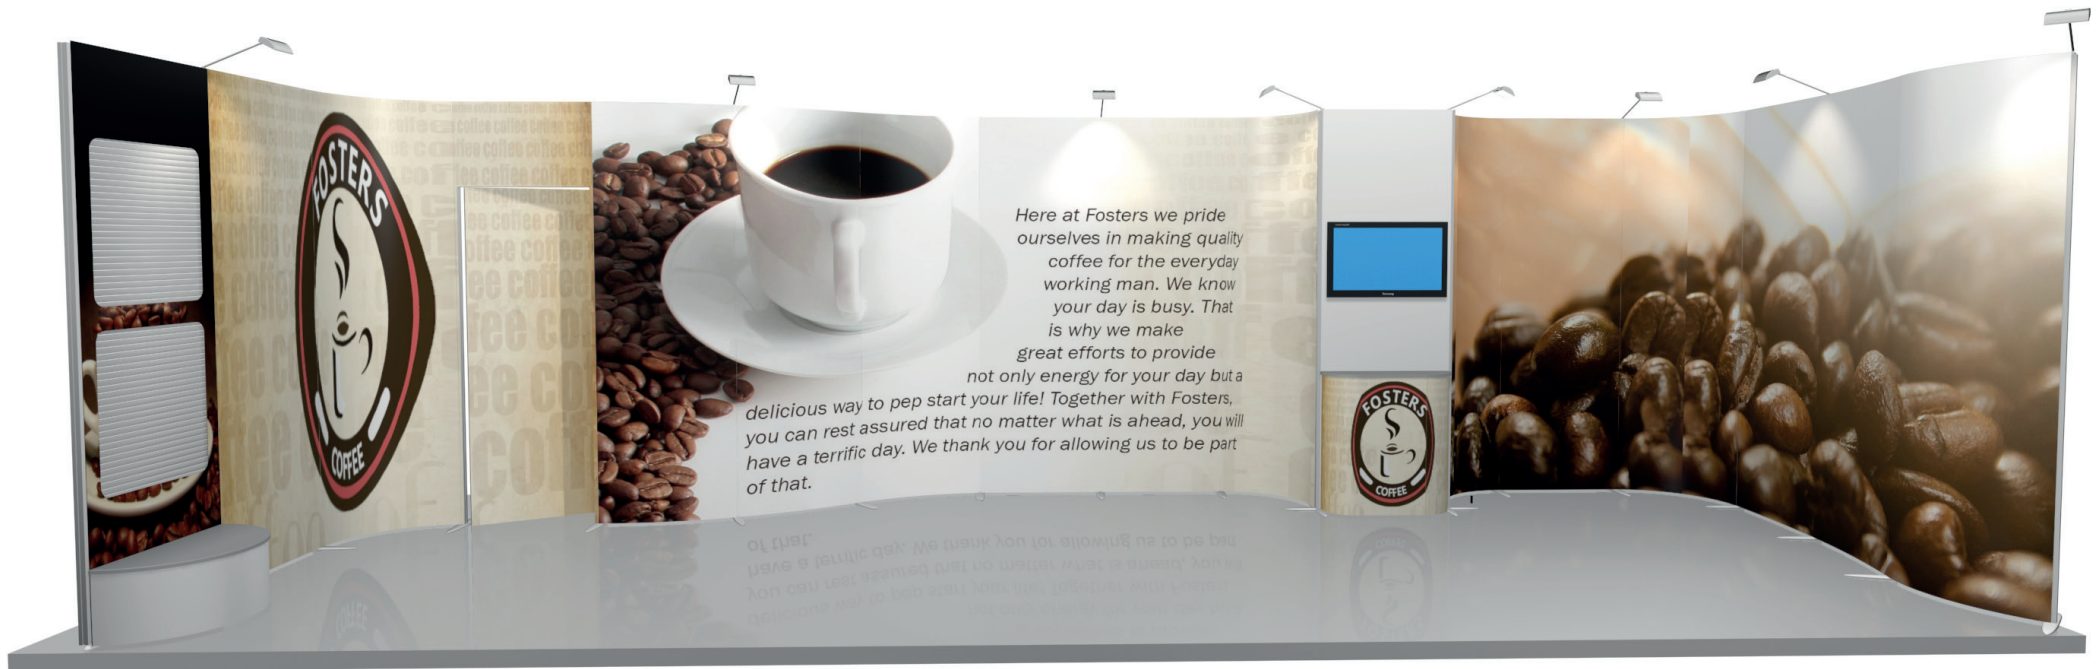

Specification, Midi height + center section 302 cm

2	Wave end showcase	IS-9411-1
4	Compact module Straight, 800	IS-9451-1
2	Compact module 45° inside	IS-9451-1
1	Showcase, double height	IS-9411-1
1	Keyboard table module	IS-9413-1
1	Door section	IS-9458
1	Graphic wing, 400	IS-9407-1
2	90° corner post, base	IS-0750-IB90
2	90° corner post, center	IS-0750-IE90
2	90° corner post, top	IS-0755-IT90
2	Straight beam, 400	IS-400-BS
2	Straight beam, 800	IS-800-BS
2	45° curved beam	IS-8045-I
4	Extension post	IS-0750-EP
1	Base corner post	IS-0750-EBM
2	Extension corner post	IS-0750-EEM
1	Top corner post	IS-0755-ETM
5	Corner trim	IS-0750-CT
1	Corner trim	IS-0770-CT
2	Floating shelf, 400	IS-9616
4	Shelves for showcase	IS-SW-05
8	Brackets for shelves	IS-SW-10
1	ISObar starter curved	IS-9473
1	ISObar Extension curved	IS-9474
1	ISObar End Curved	IS-9475
1	iPad holder	10514