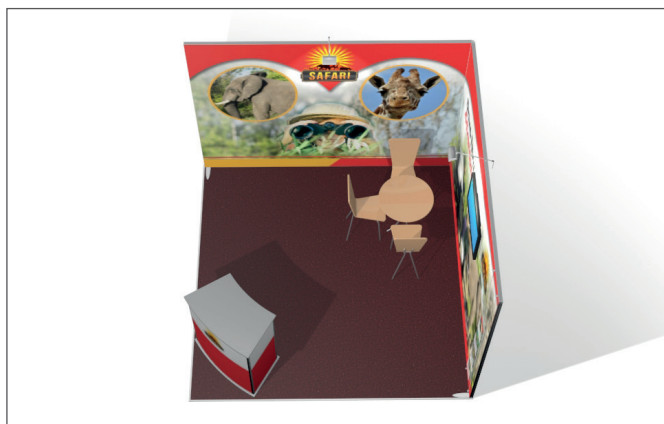

Specification, Midi height

2	Fabric frame 227x296,3	IS-9215-B
1	90 Corner profile kit	IS-9377
2	Single foot	IS-9061
1	Wire system kit	IS-9316
4	Acrylic literature holder	IS-9318
1	Media screen holder 75/100	IS-9041
1	ISObar single unit curved	IS-9477