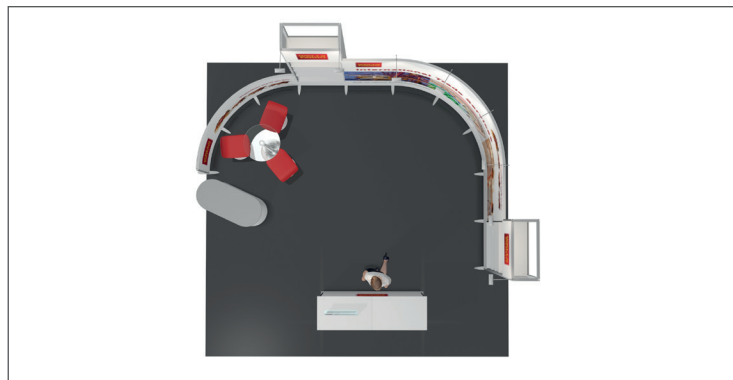

Specification, Midi height + end sections 302 cm

2	Showcase, double height	IS-9411-1	14	Corner trim, 750	IS-0750-CT
4	Wave extension module	IS-W-82-E	6	Shelves for showcase	IS-SW-05
1	Wave Flexi-Link	IS-W-FLH	12	Brackets for shelves	IS-SW-10
6	Extension post	IS-0750-EP	1	Rectangular counter	IS-9495
2	Base corner post	IS-0750-EBM	1	ISObar starter Straight	IS-9470
4	Extension corner post	IS-0750-EEM	1	ISObar End Straight	IS-9472
4	Top corner post	IS-0755-ETM	1	3 section double sided	
4	Corner trim, 770	IS-0770-CT		120 cm high wall	Special