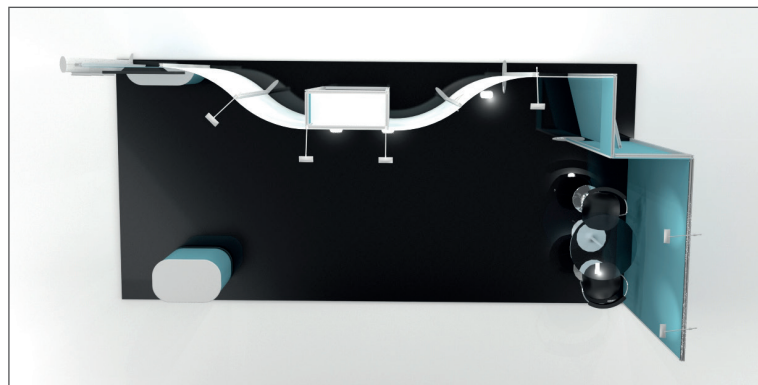

Specification, Midi height

1	Storage room 80x80	IS-9419	4	Acrylic literature holders	IS-9318
4	Wave extension module	IS-W-82-E	1	Flying oval post	IS-9426
1	Compact, straight, Extension	IS-9450	3	Metal literature holders	IS-80-LH01
1	Keyboard table	IS-9413	1	Rectangular counter	IS-9495
1	Showcase, Double height	IS-9411	1	Fabric frame 200x227/247 cm	IS-9211/12
1	Wire system kit	IS-9312	<i>Connection profiles for Fabric frame included</i>